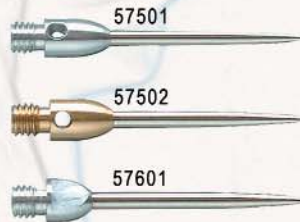

56801 - Set / 6 pc.

SHAFTLOCK SYSTEM

57301

CONVERTER POINTS 2BA 6MM

57612

26 mm

57501

57502