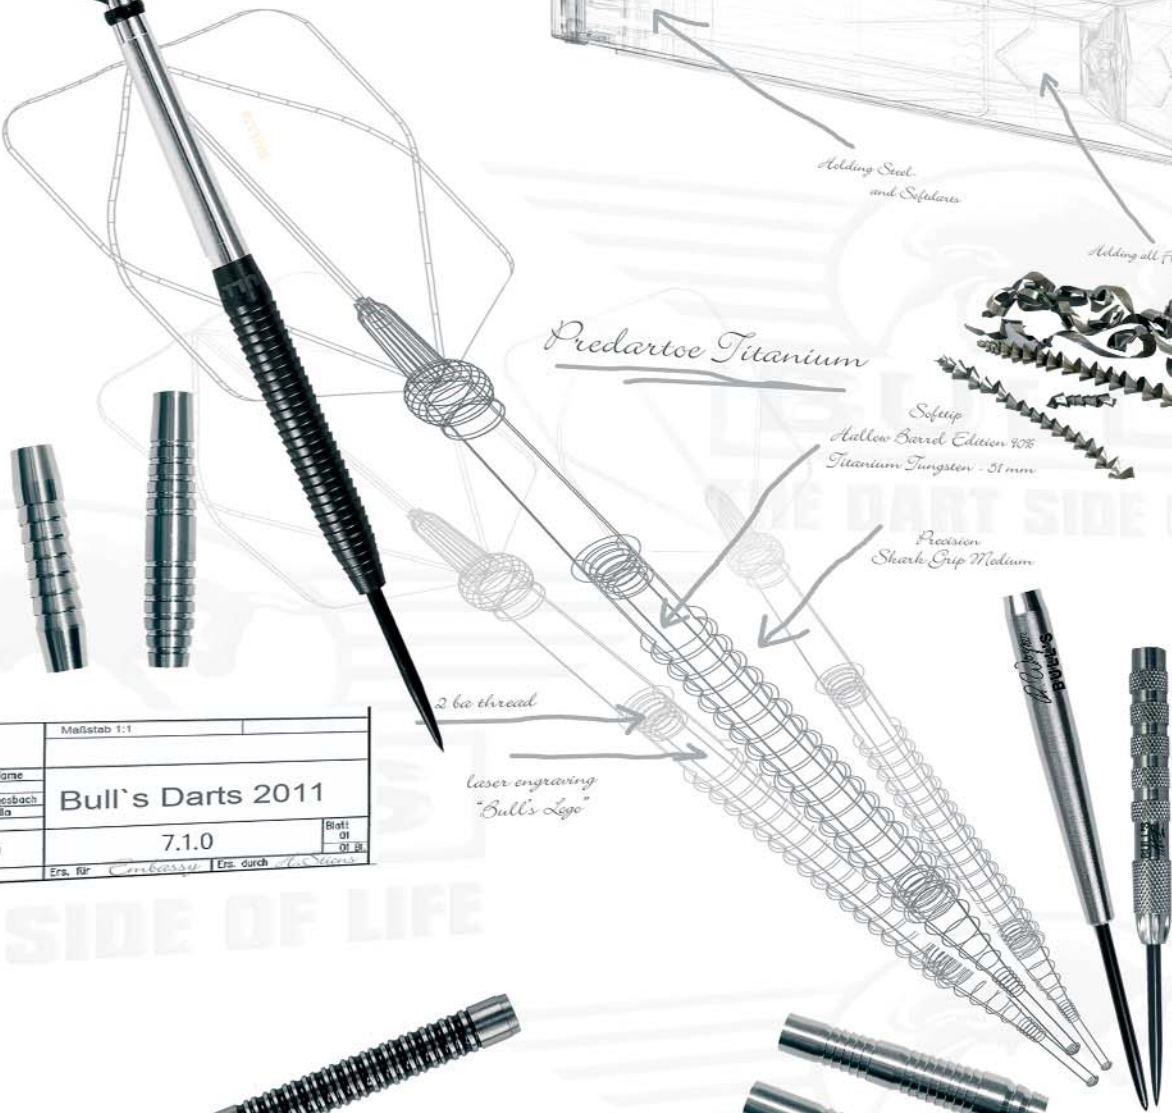

BULL'S®

THE DART SIDE OF LIFE

Bull's Cone Case

Holding Steel and Sockets

Holding all Flightshapes

Predartoe Titanium

*Safep
Hollow Barrel Edition 40%
Titanium Tungsten - 51 mm*

*Precision
Shark Grip Medium*