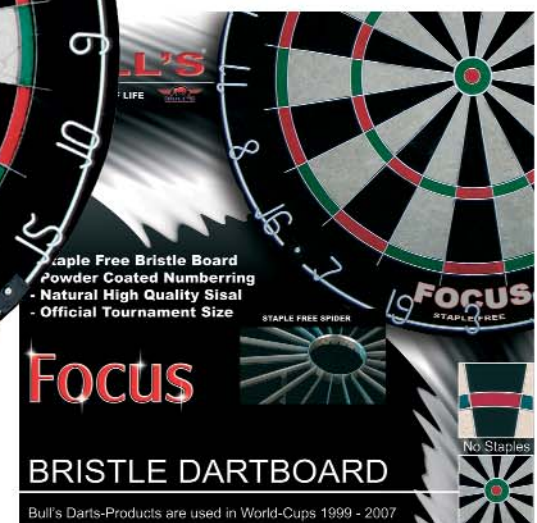

Official World Cup Dartboard since 1999

THE ORIGINAL

BULL'S PROFIX SYSTEM

FOCUS

68005

Bull's Focus
Bristle Dartboard.
Ähnliche Technologie wie bei unserem Advantage Board. Mit einem in das Sisal eingelassenen Spider. Die preiswerte Alternative in der offiziellen Turniergröße.

Bristle Dartboard.
Technology similar to our Advantage Dart Board. With embedded staple free steelbands. Official tournament size. The good value alternative.

ADVANTAGE II TRAINER

68009

Bull's Advantage-Trainer