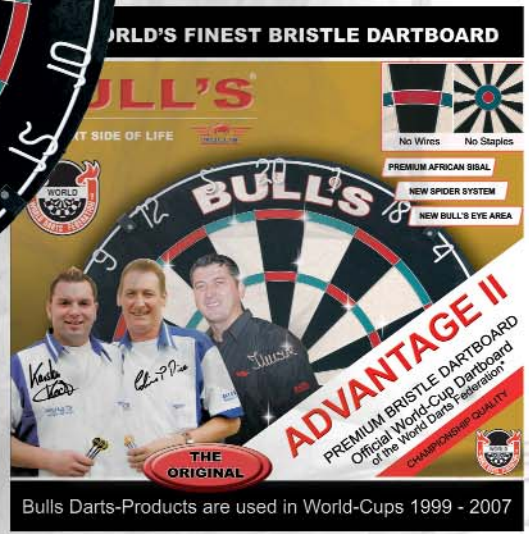

ADVANTAGE II

68001

1. **Bull's Advantage II**
2. neuer verbesserter Spider für höhere Averages
   - krampfenfreie Spider
   - 0,6 mm Spider, wahrscheinlich der dünnste der Welt
   - 60% dünner als bei herkömmlichen Spider
   - Afrikanisches Sisal
   - Made in New Zealand
   - inkl. Profix Boardhalter

- new improved spider to maximise averages
- staple free target area
- 0,6 mm spider, probably the thinnest in the world
- 60% thinner than the common round spider
- African sisal
- made in New Zealand
- **Profix bracket included**

THE ORIGINAL

FOCUS

68005

Bull's Focus
Bristle Dartboard.
Ähnliche Technologie wie bei unserem Advantage Board. Mit einem in das Sisal eingelassenen Spider. Die preiswerte Alternative in der offiziellen Turniergröße.

Bristle Dartboard.
Technology similar to our Advantage Dart Board. With embedded staple free steelbands. Official tournament size. The good value alternative.