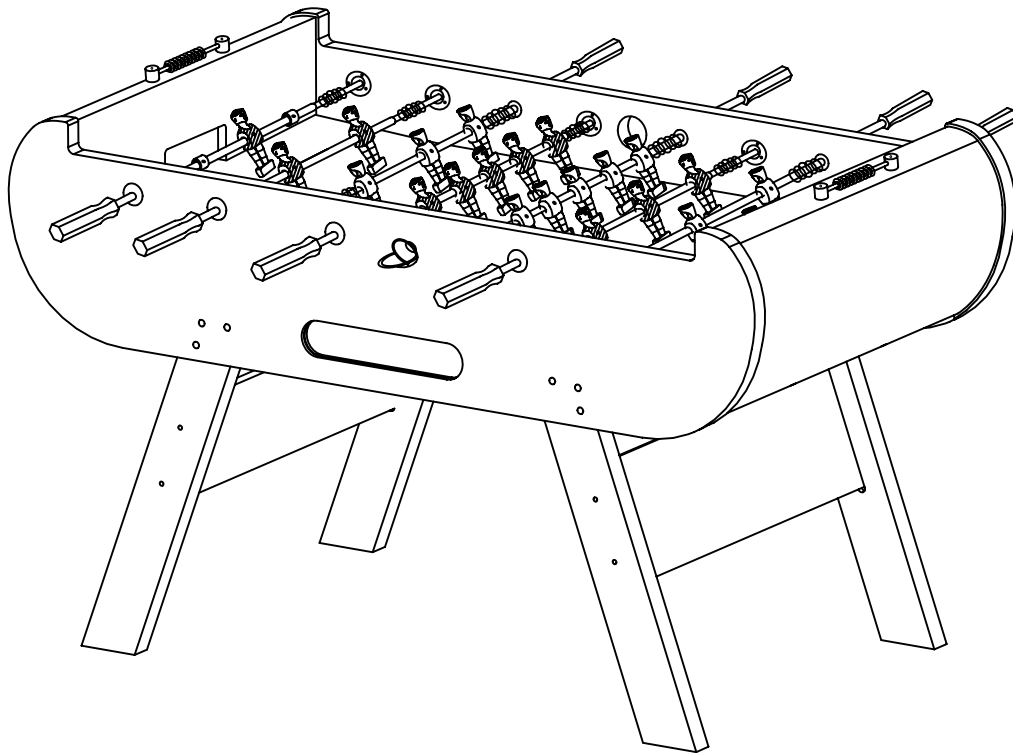

SOCCKER TABLE SAN SIRO ASSEMBLY INSTRUCTION

ITEM NO: 711-9030

Part List

<p>#1</p>  <p>Long-side Boards 1 pc</p>	<p>#2</p>  <p>Long-side Boards 1 pc</p>	<p>#3</p>  <p>Short-side Boards 2 pcs</p>	<p>#4</p>  <p>Legs (Right) 2 pcs</p>	<p>#5</p>  <p>Legs (Left) 2 pcs</p>
<p>#6</p>  <p>Leg Panels 2 pcs</p>	<p>#7</p>  <p>Running playfield 1 1 set</p>	<p>#8</p>  <p>Running playfield 1 1 pc</p>	<p>#9</p>  <p>Running playfield 2 1 pc</p>	<p>#10</p>  <p>Running playfield 2 2 pcs</p>
<p>#11</p>  <p>Playfield 1 pc</p>	<p>#12</p>  <p>5/16" x 1-1/4" Bolts 8 pcs</p>	<p>#13</p>  <p>5/16" x 23mm Washers 32 pcs</p>	<p>#14</p>  <p>5/16" x 2-3/4" Bolts 12 pcs</p>	<p>#15</p>  <p>5/16" Nuts 12 pcs</p>
<p>#16</p>  <p>T3.5 x 1" Screws 20 pcs</p>	<p>#17</p>  <p>F4 x 1-1/8" Screws 3 pcs</p>	<p>#18</p>  <p>T4 x 12mm Screws 16 pcs</p>	<p>#19</p>  <p>T3.5 x 18mm Screws 15 pcs</p>	<p>#20</p>  <p>8# x 5/8" Screws 2 pcs</p>
<p>#21</p>  <p>F3/16" x 2-1/2" Screws 8 pcs</p>	<p>#22</p>  <p>F4 x 1-3/4" Screws 4 pcs</p>	<p>#23</p>  <p>Rubber Handles 8 pcs</p>	<p>#24</p>  <p>Counters 2 pcs</p>	<p>#25</p>  <p>1 - Man Rods 2 pcs</p>
<p>#26</p>  <p>2 - Man Rods 2 pcs</p>	<p>#27</p>  <p>3 - Man Rods 2 pcs</p>	<p>#28</p>  <p>5 - Man Rods 2 pcs</p>	<p>#29</p>  <p>Ball Cups 2 pcs</p>	<p>#30</p>  <p>Barrel Nuts 8 pcs</p>
<p>#31</p>  <p>Angle Brackets 4 pcs</p>	<p>#32</p>  <p>Soccer Balls 4 pcs</p>	<p>#33</p>  <p>Wrench 1 pc</p>		

Step 1

Step 2

Step 3

Step 4

Step 5

Step 6

Step 7

Step 8